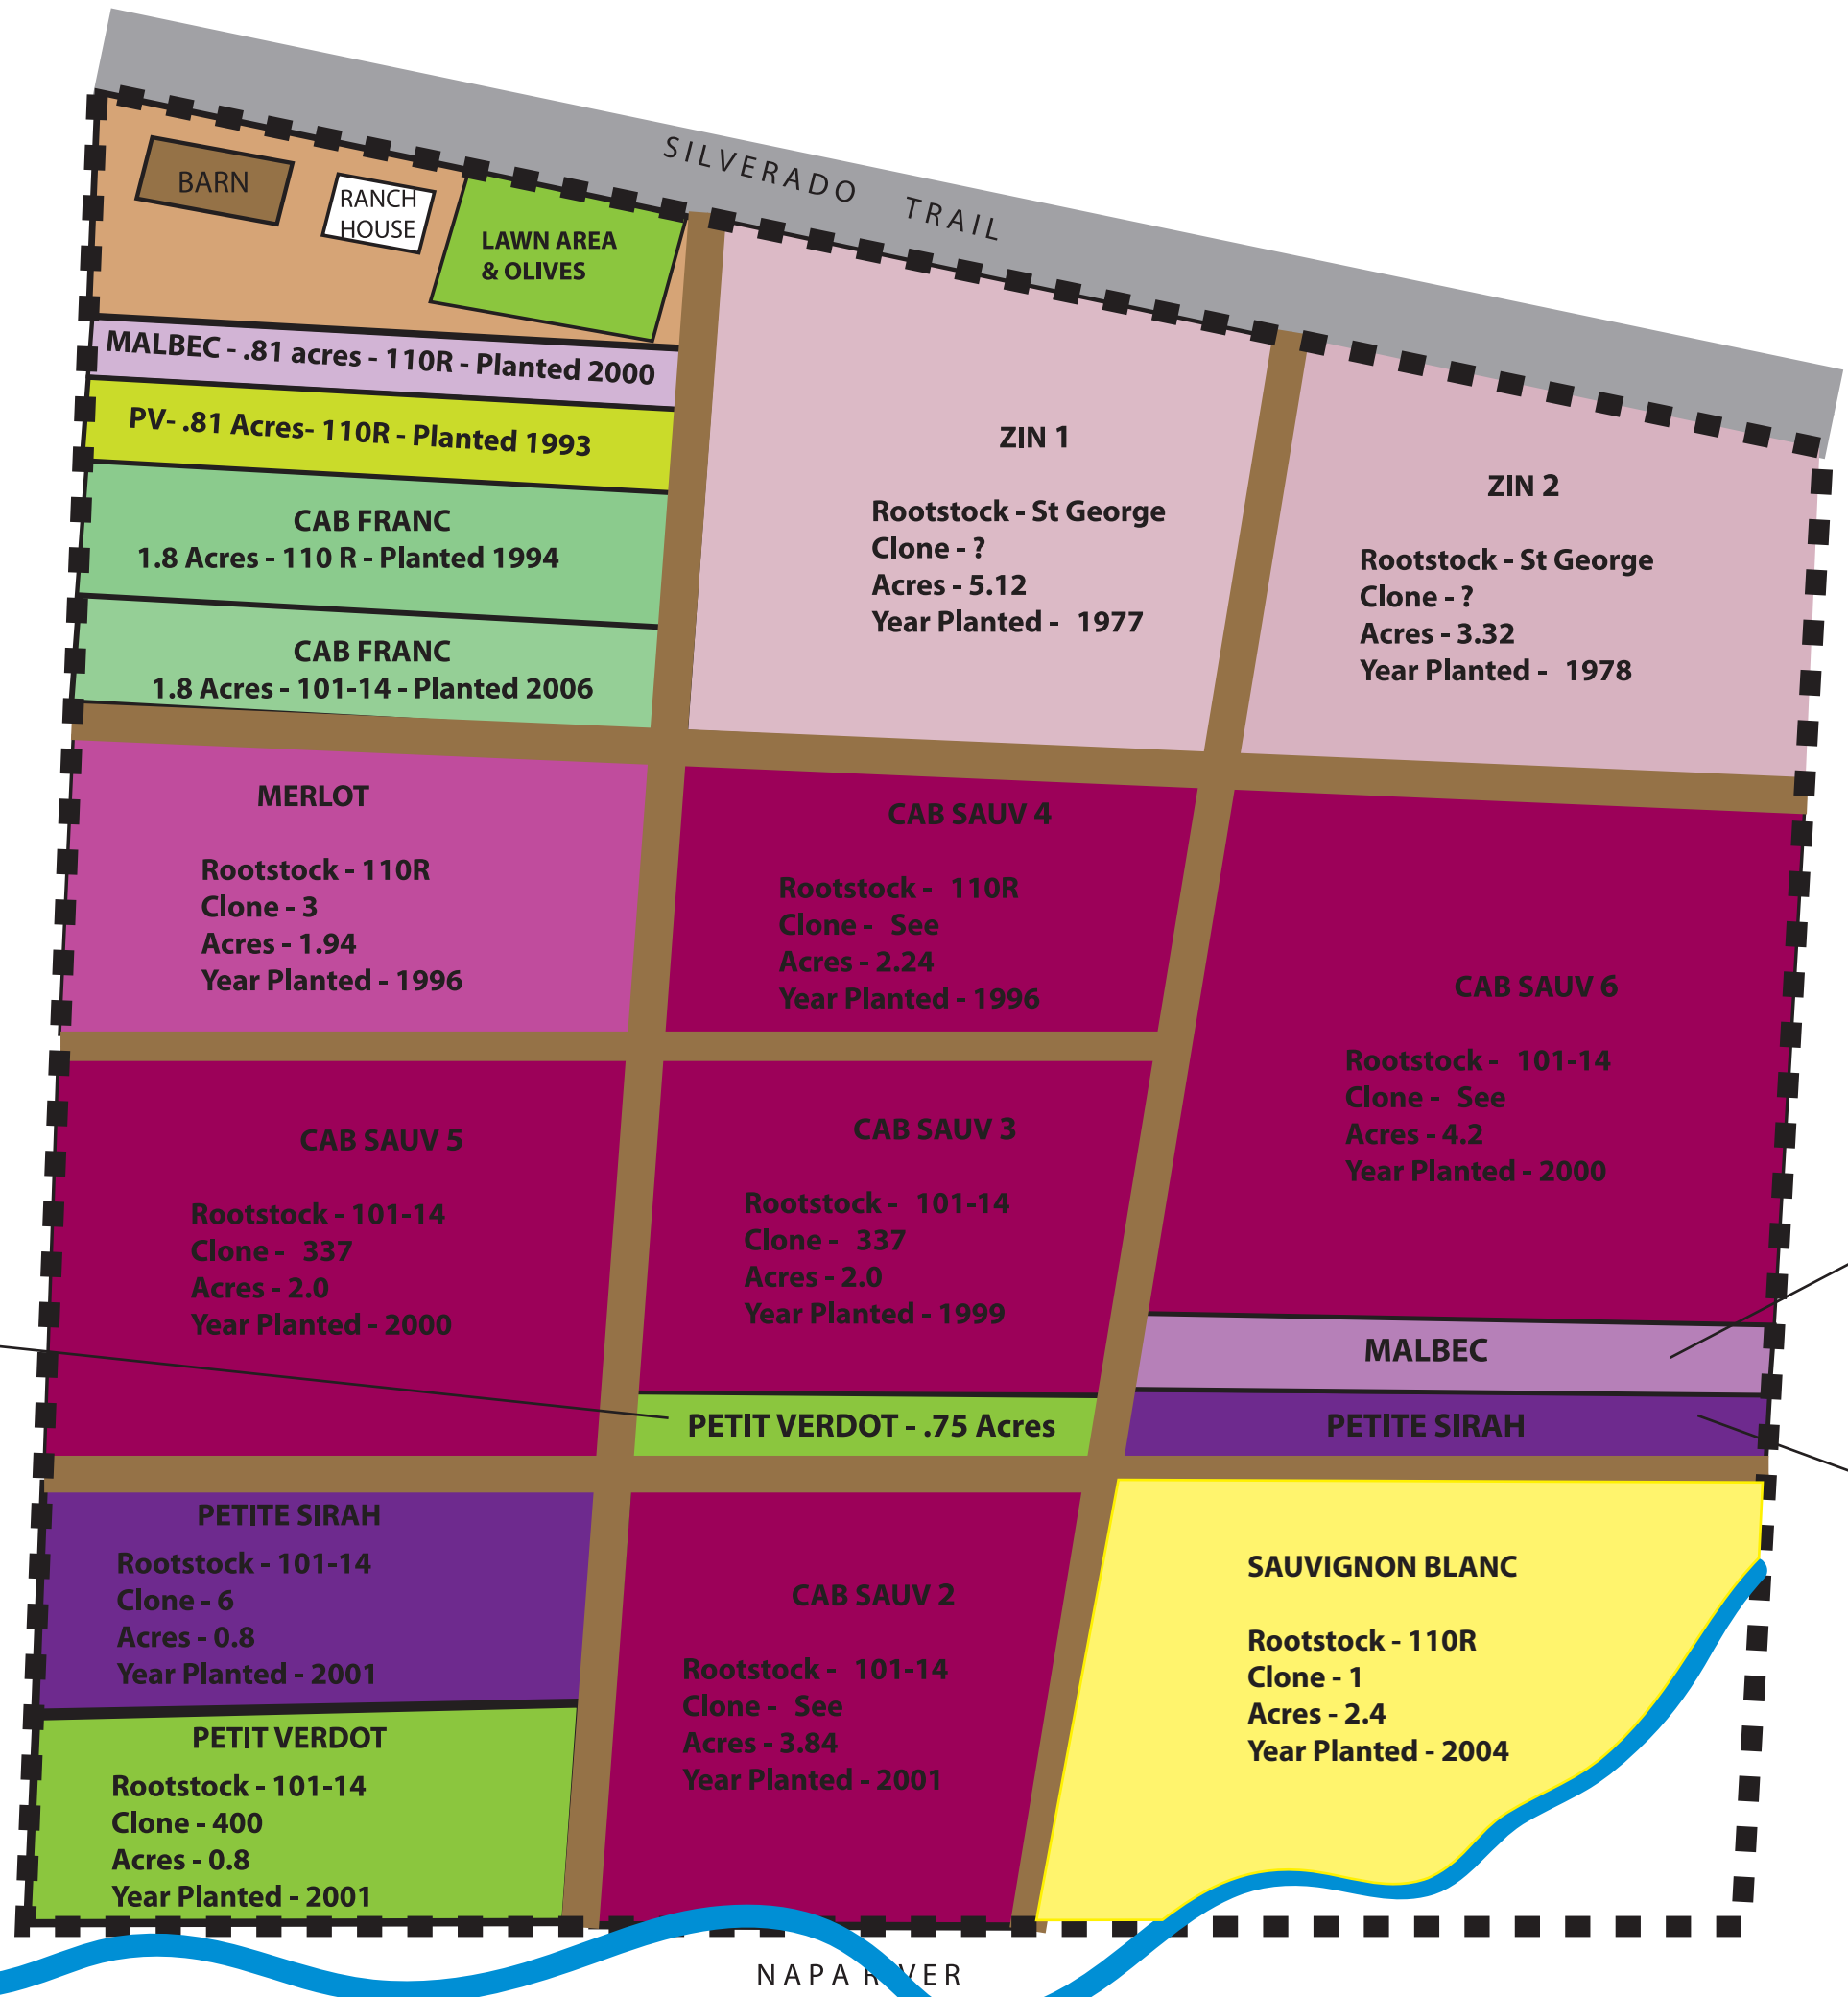

TITUS
VINEYARDS

PETIT VERDOT
Rootstock - 101-14
Clone - "California"
Acres - 0.75
Year Planted - 1999

MALBEC
Rootstock - 101-14
Clone - 4
Acres - 1.5
Year Planted - 2000

PETITE SIRAH
Rootstock - 101-14
Clone - 6
Acres - 0.5
Year Planted - 2000